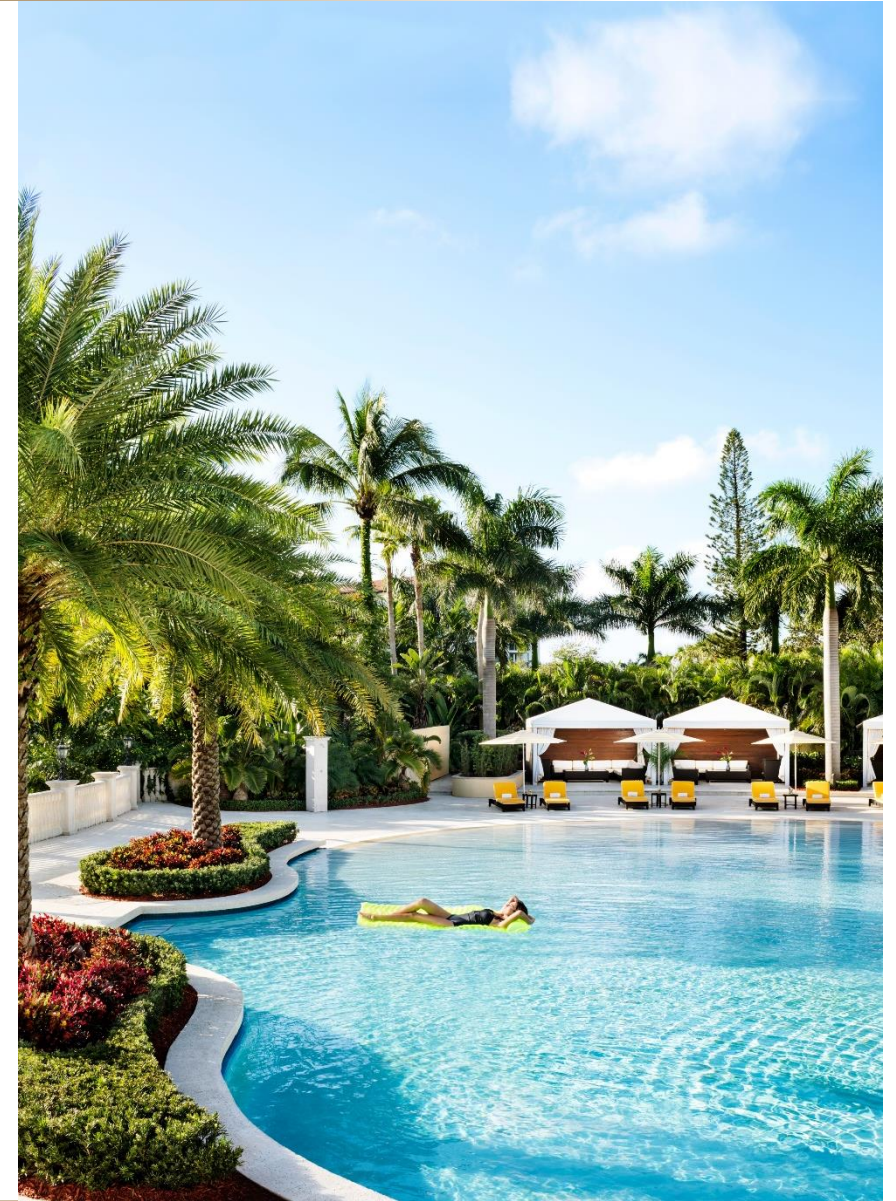

- Elite Partner is the Preferred Partners program offered exclusively to the most valued of Trump Hotels Travel Advisors and Agencies.
- We are excited to highlight the benefits of the program and the seamless process to book via our website, through the hotel or on GDS.
- We hope you will enjoy offering your clients an exclusive Elite Partner experience at Trump Hotels.